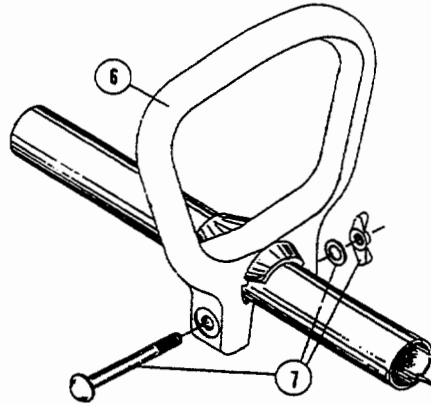

The above part numbers are for serial numbers 001109601 thru 009129200.

BOOM & TRIMMER PARTS - IDC 364

Item	Part No.	Description
1	147590	Main Handle Grip
2	147583	Throttle Cable Housing
3	610315	Throttle Cable
4	153316	Throttle Trigger Assembly
5	610314	Throttle Trigger Spring
6	145819	D-Handle
7	153523	D-Handle Hardware Assembly
8	153315	Drive Shaft Housing Assembly
9	153597	Lower Clamp Assembly
10	145567	Washer
11	153312	Bushing Housing Assembly
12	153318	Guard Mounting Screw Assembly
13	682061	Blade Assembly
14	145569	Anti-Rotation Screw
15	147581	Guard and Blade Assembly
16	145570	Retaining Ring
17	682064	Flexible Drive Shaft
18	153313	Spool Shaft
19	153647	Outer Spool and Eyelet Assembly
20	145566	Eyelet
21	610660	Retaining Washer
22	610317	Spring
23	153600	Inner Reel
24	153066	Bumphead Knob Assembly