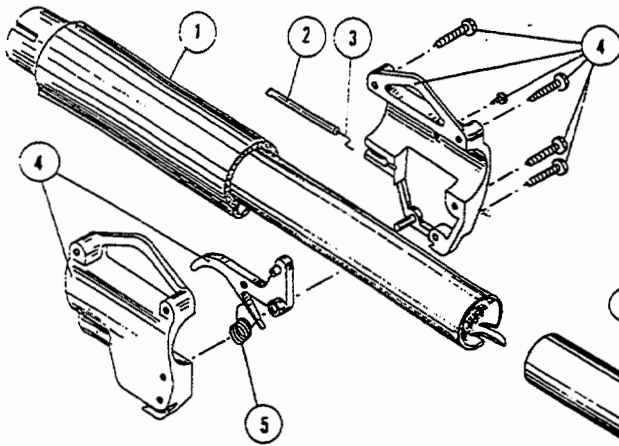

The above part numbers are for serial numbers 001109601 thru 009129200.

BOOM & TRIMMER PARTS - IDC 364

Item	Part No.	Description
1	147590	Main Handle Grip
2	147583	Throttle Cable Housing
3	610315	Throttle Cable
4	153316	Throttle Trigger Assembly
5	610314	Throttle Trigger Spring
6	145819	D-Handle
7	153523	D-Handle Hardware Assembly
8	153315	Drive Shaft Housing Assembly
9	153597	Lower Clamp Assembly
10	145567	Washer
11	153312	Bushing Housing Assembly
12	153318	Guard Mounting Screw Assembly
13	682061	Blade Assembly
14	145569	Anti-Rotation Screw
15	147581	Guard and Blade Assembly
16	145570	Retaining Ring
17	682064	Flexible Drive Shaft
18	153313	Spool Shaft
19	153647	Outer Spool and Eyelet Assembly
20	145566	Eyelet
21	610660	Retaining Washer
22	610317	Spring
23	153600	Inner Reel
24	153066	Bumphead Knob Assembly