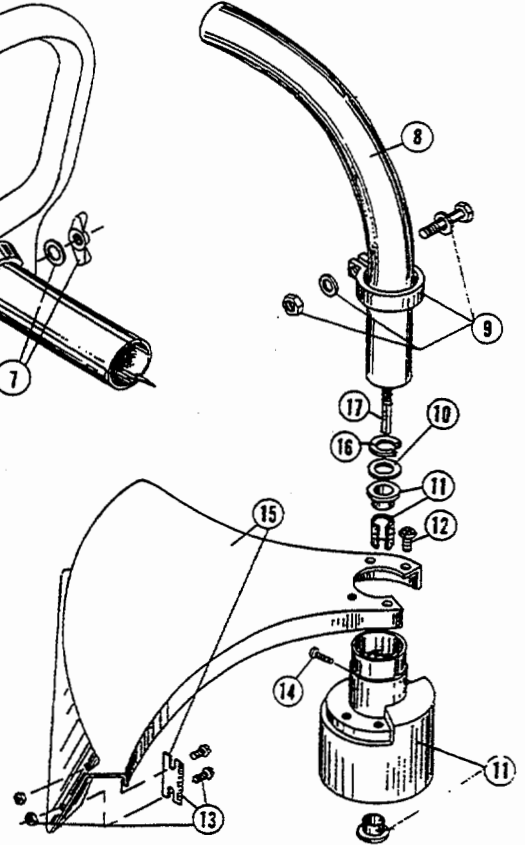

The above part numbers are for serial numbers 001109601 thru 009129200.

BOOM & TRIMMER PARTS - IDC 364

Item	Part No.	Description
1	147590	Main Handle Grip
2	147583	Throttle Cable Housing
3	610315	Throttle Cable
4	153316	Throttle Trigger Assembly
5	610314	Throttle Trigger Spring
6	145819	D-Handle
7	153523	D-Handle Hardware Assembly
8	153315	Drive Shaft Housing Assembly
9	153597	Lower Clamp Assembly
10	145567	Washer
11	153312	Bushing Housing Assembly
12	153318	Guard Mounting Screw Assembly
13	682061	Blade Assembly
14	145569	Anti-Rotation Screw
15	147581	Guard and Blade Assembly
16	145570	Retaining Ring
17	682064	Flexible Drive Shaft
18	153313	Spool Shaft
19	153647	Outer Spool and Eyelet Assembly
20	145566	Eyelet
21	610660	Retaining Washer
22	610317	Spring
23	153600	Inner Reel
24	153066	Bumphead Knob Assembly